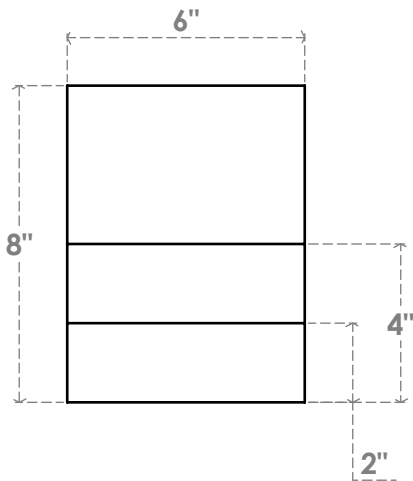

RFTP06X08X24GRN

6"W X 8"H X 24"L GREENSBORO ARCHITECTURAL GRADE PVC RAFTER TAIL

SIDE PROFILE

FRONT PROFILE

ISOMETRIC

EKENA MILLWORK
2300 WEST MAIN ST.
CLARKSVILLE, TX 75426
TOLL FREE: 866-607-0453
WWW.EKENAMILLWORK.COM