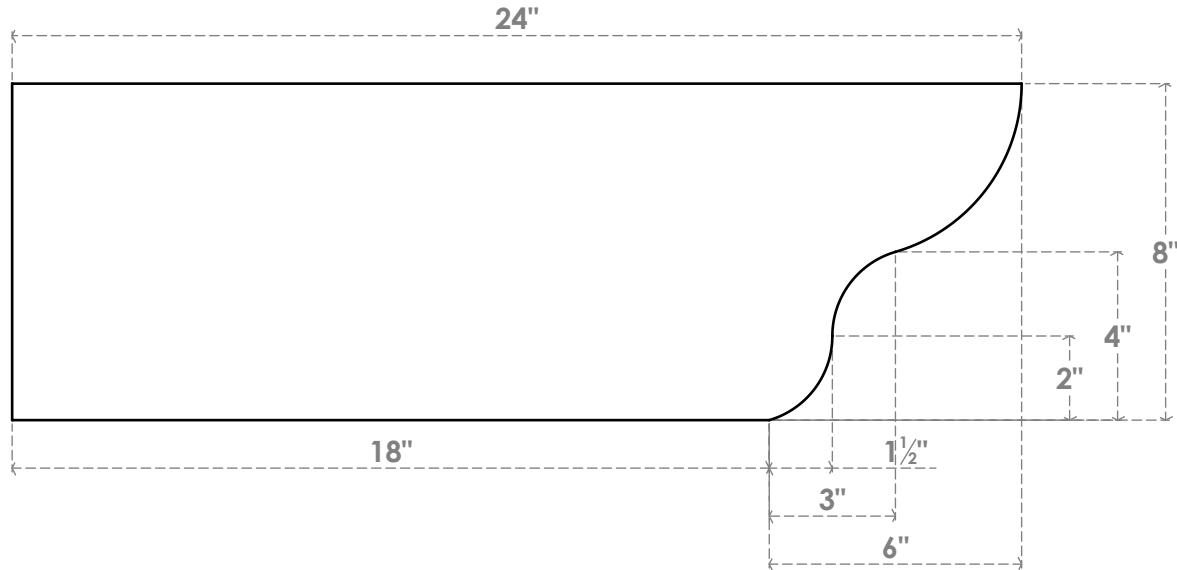

RFTP06X08X24GRN

6"W X 8"H X 24"L GREENSBORO ARCHITECTURAL GRADE PVC RAFTER TAIL

SIDE PROFILE

FRONT PROFILE

ISOMETRIC

EKENA MILLWORK
2300 WEST MAIN ST.
CLARKSVILLE, TX 75426
TOLL FREE: 866-607-0453
WWW.EKENAMILLWORK.COM